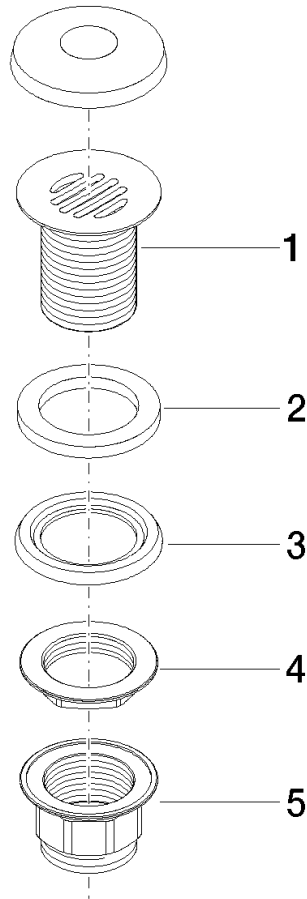

Grated waste 1 1/4" - Durabronz (23kt Gold)

IMO

10 110 970

Only suitable for sinks without an overflow.

Only suitable for sinks without an overflow.

Fits: IMO, LULU, MADISON, MEM, TARA,
CL.1, LISSÉ, VAIA, META, CYO

	Durabronz (23kt Gold)	10 110 970-09
	Chrome	10 110 970-00
	Brushed Platinum	10 110 970-06
	Platinum	10 110 970-08
	Dark Chrome	10 110 970-19
	Light Gold	10 110 970-26
	Brushed Light Gold	10 110 970-27
	Brushed Durabronz (23kt Gold)	10 110 970-28
	Matte Black	10 110 970-33
	Brushed Bronze	10 110 970-42
	Brushed Champagne (22kt Gold)	10 110 970-46
	Champagne (22kt Gold)	10 110 970-47
	Brushed Chrome	10 110 970-93
	Brushed Dark Platinum	10 110 970-99

Required miscellaneous

Washer NBR 70 39,0 x 29,0 x 2,0 mm - 09 14 05 016 90

Required miscellaneous

Pipe Ø 32 x 0,75 x 110 mm - Durabronz (23kt Gold) 09 28 23 005-09

10 110 970

10 110 970

Spare parts list

No.	Item Number	Name	Quantity used	Delivery time
1	09 11 01 025-09	cup	1	60
2	09 14 05 039 90	seal	1	2
3	09 14 03 025 90	seal	1	2
4	09 23 10 017 90	nut	1	2
5	09 23 10 020-09	nut	1	60