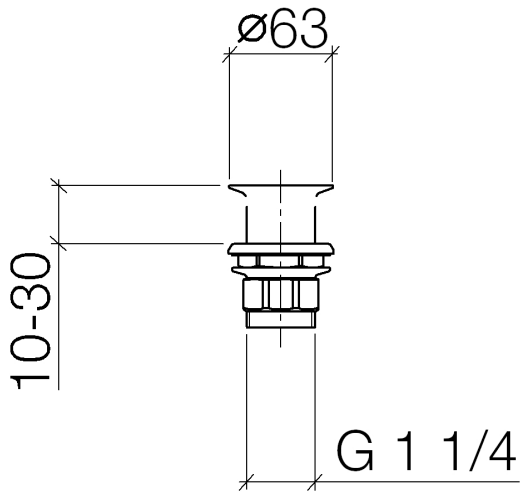

Required miscellaneous

Washer NBR 70 39,0 x 29,0 x 2,0 mm - 09 14 05 016 90

Required miscellaneous

Pipe Ø 32 x 0,75 x 110 mm - Durabronz (23kt Gold) 09 28 23 005-09

10 110 970

10 110 970

Spare parts list

No.	Item Number	Name	Quantity used	Delivery time
1	09 11 01 025-09	cup	1	60
2	09 14 05 039 90	seal	1	2
3	09 14 03 025 90	seal	1	2
4	09 23 10 017 90	nut	1	2
5	09 23 10 020-09	nut	1	60